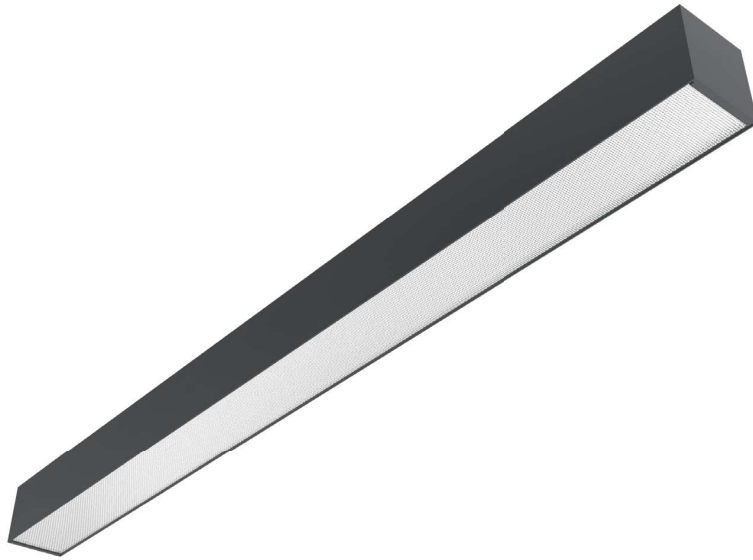

8000/8001

Index no.	Steel wire suspension
7600.15	single 1,5 m long suspension set for PROFIL SV series luminaire - 2 pcs. per standalone luminaire needed or in linear systems 1 piece for every 2 meters of continuous PROFIL SV lighting line
6564.15	1,5 m long 3 core transparent power cable with ceiling base and terminal block
7603.15	1,5 m long 5 core transparent power cable with ceiling base and terminal block
7607	PROFIL SV system clasp
8077	End cap for PROFIL 60 SV
8078	linear connector for PROFIL 60 SV
8000	3 pole Wieland quick connectors
8001	5 pole Wieland quick connectors

PROFI 80 LED SV

Available versions

BESPOKE SIZE & PRODUCT FEATURES AVAILABLE

[WD] diffuser

[MPR] diffuser

Surface mounted or Suspended LED luminaire with direct or direct / indirect lighting. You can order PROFI SV either as standalone product (standard lengths shown in our table PROFIC) or you can create individual lighting lines with PROFIA + B + A shown in our table. Our system offers freedom in creation of lighting systems out of ready made elements. All accessories such as end caps, linear connectors, Wieland quick connectors, system clasps, suspension wires or power cables should be ordered separately both for standalone profiles or lighting systems.