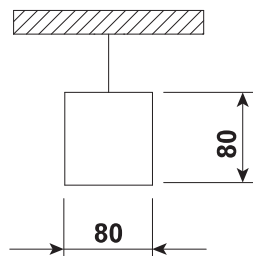

PROFI 80 LED SV

BESPOKE SIZE & PRODUCT FEATURES AVAILABLE

[MPR] diffuser

Surface mounted or Suspended LED luminaire with direct or direct / indirect lighting. You can order PROFI SV either as standalone product (standard lengths shown in our table PROFIC) or you can create individual lighting lines with PROFIA + B + A shown in our table. Our system offers freedom in creation of lighting systems out of ready made elements. All accessories such as end caps, linear connectors, Wieland quick connectors, system clasps, suspension wires or power cables should be ordered separately both for standalone profiles or lighting systems.

If your project requires precise lengths of your lighting lines you can always contact our sales department to get the offer for bespoke size profiles.