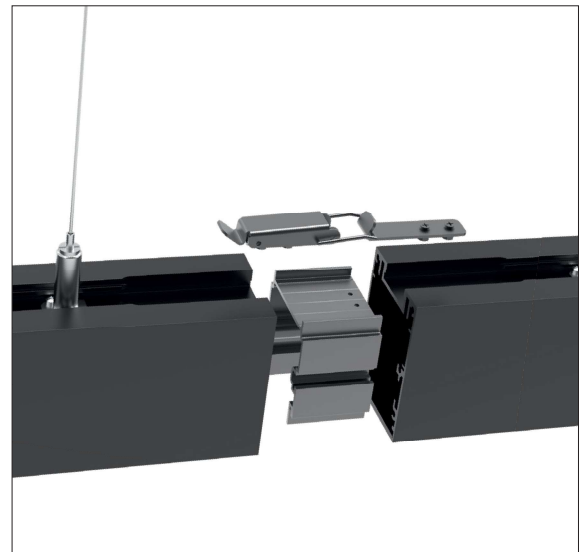

8000/8001

Index no.	Steel wire suspension
7600.15	single 1,5 m long suspension set for PROFIL SV series luminaire - 2 pcs. per standalone luminaire needed or in linear systems 1 piece for every 2 meters of continuous PROFIL SV lighting line
6564.15	1,5 m long 3 core transparent power cable with ceiling base and terminal block
7603.15	1,5 m long 5 core transparent power cable with ceiling base and terminal block
7607	PROFIL SV system clasp
8077	End cap for PROFIL 60 SV
8078	linear connector for PROFIL 60 SV
8000	3 pole Wieland quick connectors
8001	5 pole Wieland quick connectors

PROFI 80 LED SV

Available versions

BESPOKE SIZE & PRODUCT FEATURES AVAILABLE

[WD] diffuser

[MPR] diffuser

Surface mounted or Suspended LED luminaire with direct or direct / indirect lighting. You can order PROFI SV either as standalone product (standard lengths shown in our table PROFIC) or you can create individual lighting lines with PROFIA + B + A shown in our table. Our system offers freedom in creation of lighting systems out of ready made elements. All accessories such as end caps, linear connectors, Wieland quick connectors, system clasps, suspension wires or power cables should be ordered separately both for standalone profiles or lighting systems.