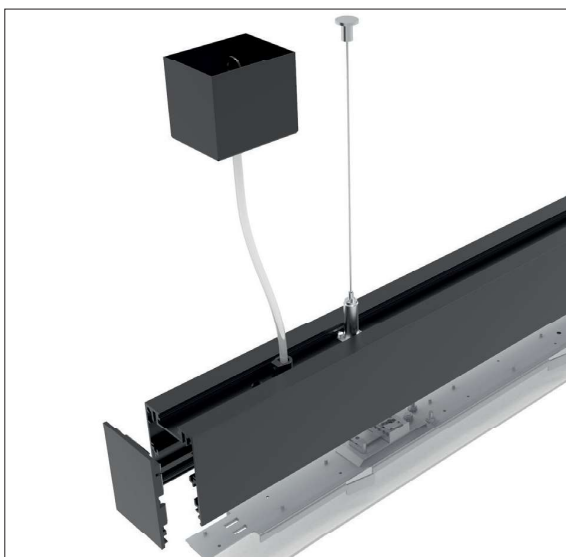

PROFI 60 LED SV

Available versions

BESPOKE SIZE & PRODUCT FEATURES AVAILABLE

[WD] diffuser

[MPR] diffuser

Surface mounted or Suspended LED luminaire with direct or direct / indirect lighting. You can order PROFI SV either as standalone product (standard lengths shown in our table PROFIC) or you can create individual lighting lines with PROFIA + B + A shown in our table. Our system offers freedom in creation of lighting systems out of ready made elements. All accessories such as end caps, linear connectors, Wieland quick connectors, system clasps, suspension wires or power cables should be ordered separately both for standalone profiles or lighting systems.

8000/8001

Index no.	Steel wire suspension
7600.15	single 1,5 m long suspension set for PROFIL SV series luminaire - 2 pcs. per standalone luminaire needed or in linear systems 1 piece for every 2 meters of continuous PROFIL SV lighting line
6564.15	1,5 m long 3 core transparent power cable with ceiling base and terminal block
7603.15	1,5 m long 5 core transparent power cable with ceiling base and terminal block
7607	PROFIL SV system clasp
8077	End cap for PROFIL 60 SV
8078	linear connector for PROFIL 60 SV
8000	3 pole Wieland quick connectors
8001	5 pole Wieland quick connectors

PROFI 80 LED SV

Available versions

BESPOKE SIZE & PRODUCT FEATURES AVAILABLE

[WD] diffuser

[MPR] diffuser

Surface mounted or Suspended LED luminaire with direct or direct / indirect lighting. You can order PROFI SV either as standalone product (standard lengths shown in our table PROFIC) or you can create individual lighting lines with PROFIA + B + A shown in our table. Our system offers freedom in creation of lighting systems out of ready made elements. All accessories such as end caps, linear connectors, Wieland quick connectors, system clasps, suspension wires or power cables should be ordered separately both for standalone profiles or lighting systems.