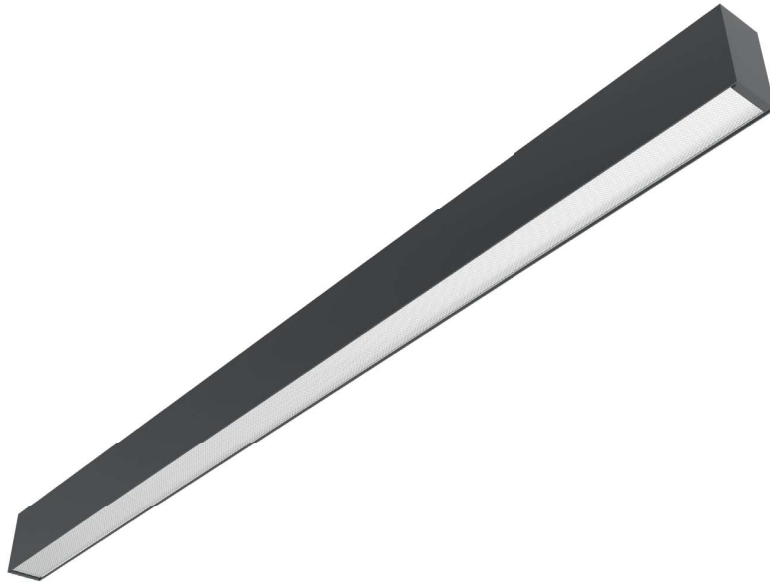

PROFI 45 SV

Available versions

BESPOKE SIZE & PRODUCT FEATURES AVAILABLE