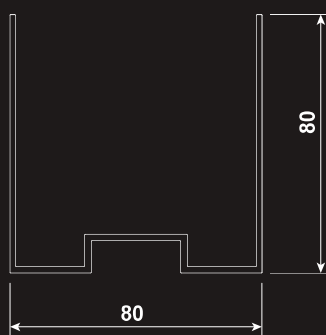

How to use our PROFI SV system solution :

Always start with one of profiles from column A (use the longest possible piece) add any number middle profiles from column B. Finish your lighting line again with profile from column A. You can also combine two A type profile to create your desired length of lighting line.

If you wish to have shorter standalone profile you can always use profile from column C without adding any additional pieces.

Example:

If you would like to create a lighting line with approx. length of 3000mm out of PROFI SV SYSTEM, you have following options:

- 1xA (572mm) + 1xB (1967mm) + 1xA (572mm) + 2x3mm (end caps) = 3117mm
- 2xA (1415mm) + 2x3mm (end caps) = 2836mm
- 1xC (2829mm) + 2x3mm (end caps) = 2835mm

If you would like to create a lighting line with approx. length of 4500mm out of PROFI SV SYSTEM, you have following options:

- 1xA (1134mm) + 1xB (2248mm) + 1xA (1134mm) + 2x3mm (end caps) = 4522mm
- 2xA (2258mm) + 2x3mm (end caps) = 4522mm
- 1xA (2820mm) + 1xA (1696mm) + 2x3mm (end caps) = 4522mm

If you would like to create 2800mm long lighting line out of PROFI SV SYSTEM you can use profile from column C: 1xC (2829) + 2x3mm (end caps) = 2835mm

If your project requires precise lengths of your lighting lines (other than what you can reach by using our A+B+A, A+A or single C profile solution) you can always contact our sales department to get the offer for bespoke size profiles.

PROFI SV dimensions

PROFI 80 SV