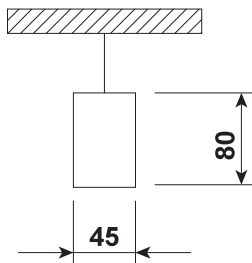

PROFI 45 SV

BESPOKE SIZE & PRODUCT FEATURES AVAILABLE

[MPR] diffuser

Surface mounted or Suspended LED luminaire with direct or direct / indirect lighting. You can order PROFI SV either as standalone product (standard lengths shown in our table PROFI C) or you can create individual lighting lines with PROFIA + B + A shown in our table. Our system offers freedom in creation of lighting systems out of ready made elements. All accessories such as end caps, linear connectors, Wieland quick connectors, system clasps, suspension wires or power cables should be ordered separately both for standalone profiles or lighting systems.

If your project requires precise lengths of your lighting lines you can always contact our sales department to get the offer for bespoke size profiles.