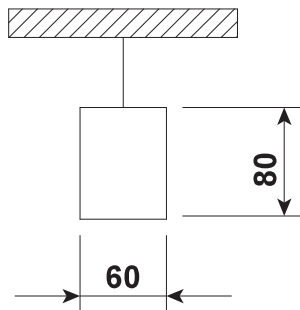

PROFI 60 LED SV

BESPOKE SIZE & PRODUCT FEATURES AVAILABLE

[MPR] diffuser

Surface mounted or Suspended LED luminaire with direct or direct / indirect lighting. You can order PROFI SV either as standalone product (standard lengths shown in our table PROFIC) or you can create individual lighting lines with PROFIA + B + A shown in our table. Our system offers freedom in creation of lighting systems out of ready made elements. All accessories such as end caps, linear connectors, Wieland quick connectors, system clasps, suspension wires or power cables should be ordered separately both for standalone profiles or lighting systems.

If your project requires precise lengths of your lighting lines you can always contact our sales department to get the offer for bespoke size profiles.