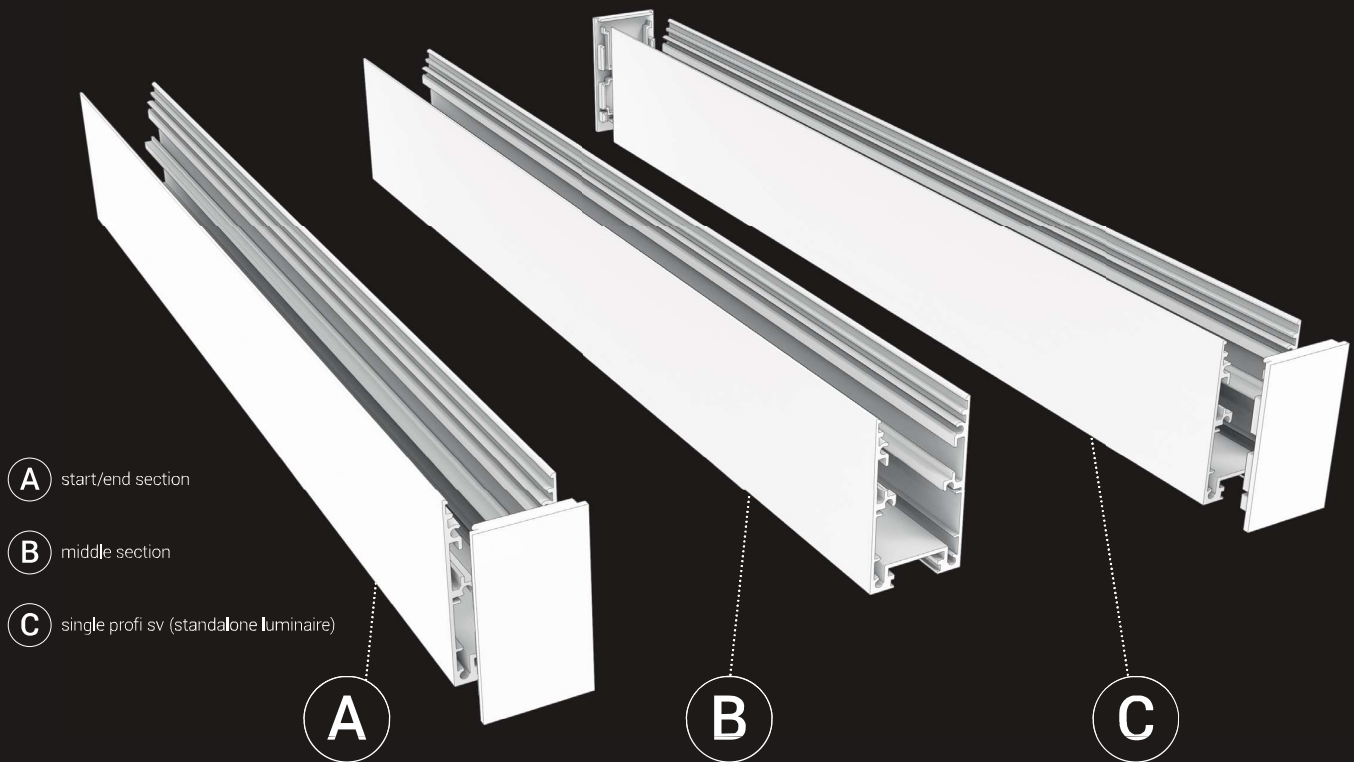

PROFI SV SYSTEM

Our PROFI SV family of products offers unlimited possibilities for creating lighting systems in all types of public buildings. The product is available in three sizes PROFI 45 SV, PROFI 60 SV, PROFI 80 SV - in surface mounted version with direct light and suspended version with direct or direct / indirect light.

All PROFI SV luminaires are offered either as standalone products (standard lengths shown in column C) or You can create surface mounted or suspended individual lighting lines (standard lengths of system profiles shown in column A and B).