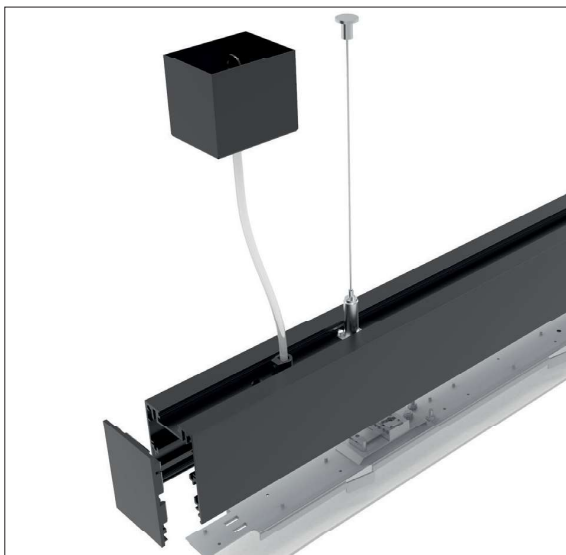

8000/8001

Index no.	Steel wire suspension
7600.15	single 1,5 m long suspension set for PROFIL SV series luminaire - 2 pcs. per standalone luminaire needed or in linear systems 1 piece for every 2 meters of continuous PROFIL SV lighting line
6564.15	1,5 m long 3 core transparent power cable with ceiling base and terminal block
7603.15	1,5 m long 5 core transparent power cable with ceiling base and terminal block
7607	PROFIL SV system clasp
8075	End cap for PROFIL 45 SV
8076	linear connector for PROFIL 45 SV
8000	3 pole Wieland quick connectors
8001	5 pole Wieland quick connectors

PROFI 60 LED SV

Available versions

BESPOKE SIZE & PRODUCT FEATURES AVAILABLE

[WD] diffuser

[MPR] diffuser

Surface mounted or Suspended LED luminaire with direct or direct / indirect lighting. You can order PROFI SV either as standalone product (standard lengths shown in our table PROFIC) or you can create individual lighting lines with PROFIA + B + A shown in our table. Our system offers freedom in creation of lighting systems out of ready made elements. All accessories such as end caps, linear connectors, Wieland quick connectors, system clasps, suspension wires or power cables should be ordered separately both for standalone profiles or lighting systems.