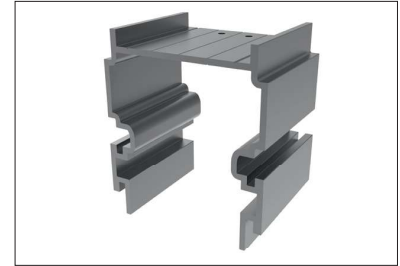

PROFI 45 SV

Accessories

8076

Index no.	Steel wire suspension
7600.15	single 1,5 m long suspension set for PROFIL SV series luminaire - 2 pcs. per standalone luminaire needed or in linear systems 1 piece for every 2 meters of continuous PROFIL SV lighting line
6564.15	1,5 m long 3 core transparent power cable with ceiling base and terminal block
7603.15	1,5 m long 5 core transparent power cable with ceiling base and terminal block
7607	PROFIL SV system clasp
8075	End cap for PROFIL 45 SV
8076	linear connector for PROFIL 45 SV
8000	3 pole Wieland quick connectors
8001	5 pole Wieland quick connectors