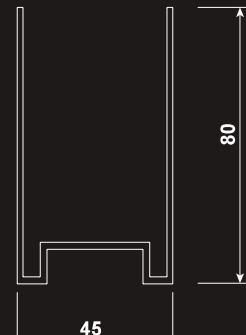

If your project requires precise lengths of your lighting lines (other than what you can reach by using our A+B+A, A+A or single C profile solution) you can always contact our sales department to get the offer for bespoke size profiles.

PROFI SV dimensions

PROFI 80 SV

PROFI 60 SV

PROFI 45 SV

PROFI 45 SV

Available versions

BESPOKE SIZE & PRODUCT FEATURES AVAILABLE

[WD] diffuser