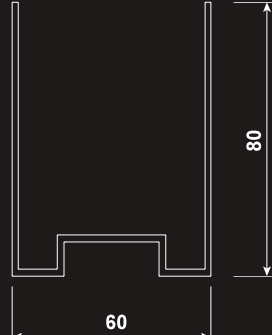

A	B	C
L=572	—	L=581
L=853	—	L=862
L=1134	—	L=1143
L=1415	—	L=1424
L=1696	—	L=1705
L=1977	L=1967	L=1986
L=2258	L=2248	L=2267
L=2539	L=2529	L=2548
L=2820	L=2810	L=2829

Column A - our standard length of starting and finishing profile. Please remember that one of those lengths must be used both to start and to finish each lighting line. Profiles A+A can be also combined together to reach desired length of lighting line.

Column B - our standard length of middle profile section - you can use any length or multiply those lengths to create your lighting line.

Column C - standard lengths of standalone profiles.

How to use our PROFI SV system solution :

Always start with one of profiles from column A (use the longest possible piece) add any number middle profiles from column B. Finish your lighting line again with profile from column A. You can also combine two A type profile to create your desired length of lighting line.

If you wish to have shorter standalone profile you can always use profile from column C without adding any additional pieces.

Example:

If you would like to create a lighting line with approx. length of 3000mm out of PROFI SV SYSTEM, you have following options:

- 1xA (572mm) + 1xB (1967mm) + 1xA (572mm) + 2x3mm (end caps) = 3117mm
- 2xA (1415mm) + 2x3mm (end caps) = 2836mm
- 1xC (2829mm) + 2x3mm (end caps) = 2835mm

If you would like to create a lighting line with approx. length of 4500mm out of PROFI SV SYSTEM, you have following options:

- 1xA (1134mm) + 1xB (2248mm) + 1xA (1134mm) + 2x3mm (end caps) = 4522mm
- 2xA (2258mm) + 2x3mm (end caps) = 4522mm
- 1xA (2820mm) + 1xA (1696mm) + 2x3mm (end caps) = 4522mm

If you would like to create 2800mm long lighting line out of PROFI SV SYSTEM you can use profile from column C: 1xC (2829) + 2x3mm (end caps) = 2835mm