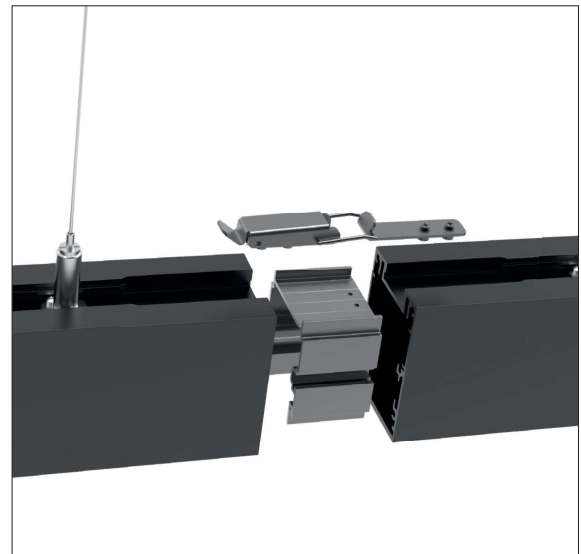

8000/8001

Index no.	Steel wire suspension
7600.15	single 1,5 m long suspension set for PROFIL SV series luminaire - 2 pcs. per standalone luminaire needed or in linear systems 1 piece for every 2 meters of continuous PROFIL SV lighting line
6564.15	1,5 m long 3 core transparent power cable with ceiling base and terminal block
7603.15	1,5 m long 5 core transparent power cable with ceiling base and terminal block
7607	PROFIL SV system clasp
8075	End cap for PROFIL 45 SV
8076	linear connector for PROFIL 45 SV
8000	3 pole Wieland quick connectors
8001	5 pole Wieland quick connectors