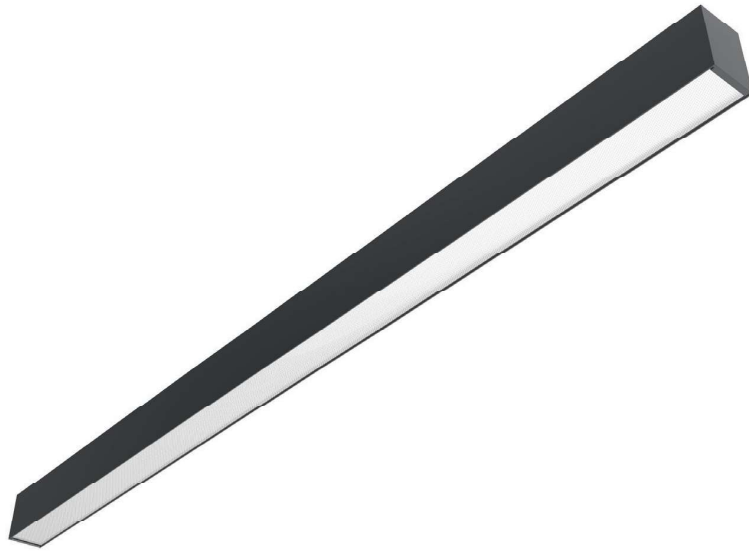

PROFI 60 LED SV