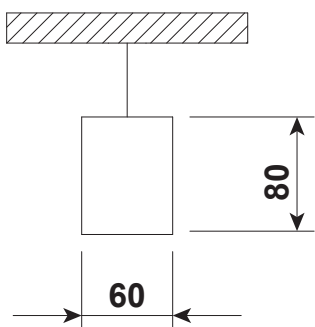

PROFI 60 LED SV

BESPOKE SIZE & PRODUCT FEATURES AVAILABLE

[MPR] diffuser

Surface mounted or Suspended LED luminaire with direct or direct / indirect lighting. You can order PROFI SV either as standalone product (standard lengths shown in our table PROFI C) or you can create individual lighting lines with PROFI A + B + A shown in our table. Our system offers freedom in creation of lighting systems out of ready made elements. All accessories such as end caps, linear connectors, Wieland quick connectors, system clasps, suspension wires or power cables should be ordered separately both for standalone profiles or lighting systems.

If your project requires precise lengths of your lighting lines you can always contact our sales department to get the offer for bespoke size profiles.