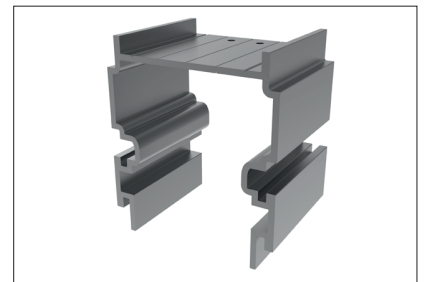

PROFI 60 SV

Accessories

8078

Index no.

Steel wire suspension

7600.15	single 1,5 m long suspension set for PROFi SV series luminaire - 2 pcs. per standalone luminaire needed or in linear systems 1 piece for every 2 meters of continuous PROFi SV lighting line
6564.15	1,5 m long 3 core transparent power cable with ceiling base and terminal block
7603.15	1,5 m long 5 core transparent power cable with ceiling base and terminal block
7607	PROFi SV system clasp
8077	End cap for PROFi 60 SV
8078	linear connector for PROFi 60 SV
8000	3 pole Wieland quick connectors
8001	5 pole Wieland quick connectors